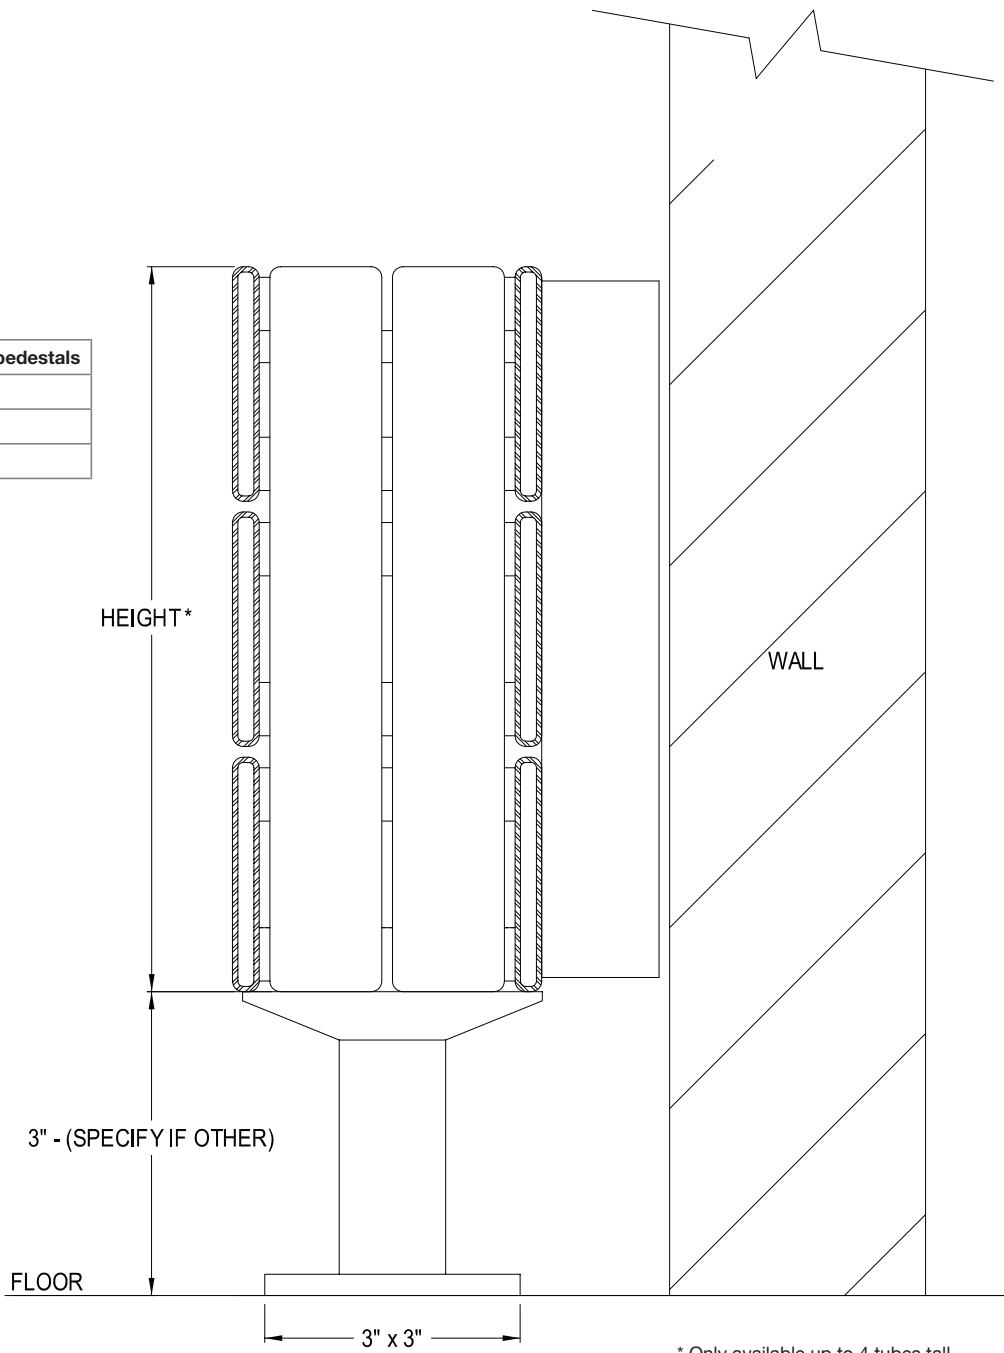

Rittling Steel Panel Radiator

PR3F Free Standing Floor Mount

Panel length	Qty. of pedestals
2'0" - 5'0"	2 pieces
5'2" - 11'6"	3 pieces
11'8" - 16'0"	4 pieces

Panel rows	Height
PR3F-1	2-3/4"
PR3F-2	5-3/4"
PR3F-3	8-5/8"
PR3F-4	11-1/2"

* Only available up to 4 tubes tall

Contractor _____

Architect _____

Engineer _____

Representative _____

Location _____

zehnder
Rittling

BUFFALO, NY USA