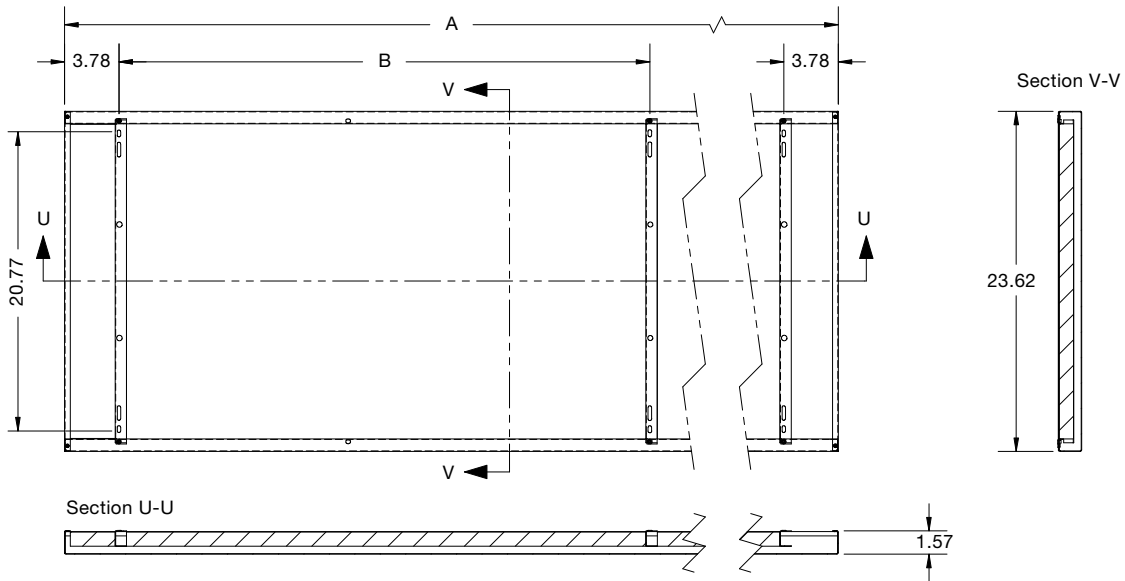

Zehnder Carboline Ceiling Panels Submittal Data

English, IP Units

Dimensions: Free hanging style, 2-pipe

Unit	24" x 24"	24" x 48"	24" x 72"	24" x 96"	24" x 120"
A	23.62"	47.24"	70.87"	94.49"	118.11"
B	16.06"	39.69"	2x 31.65"	2x 43.46"	3x 37.00"
No. of solid panels					
No. of perforated panels					
No. of panels with cut-outs*					

Zehnder Carboline Ceiling Panels Submittal Data

English, IP Units

 Dimensions: Free hanging style, 4-pipe

Unit	24" x 24"	24" x 48"	24" x 72"	24" x 96"	24" x 120"
A	23.62"	47.24"	70.87"	94.49"	118.11"
B	16.06"	39.69"	2x 31.65"	2x 43.46"	3x 37.00"
No. of solid panels					
No. of perforated panels					
No. of panels with cut-outs*					

Zehnder Carboline Ceiling Panels Submittal Data

English, IP Units

 Dimensions: Free hanging style, inactive

Unit	24" x 24"	24" x 48"	24" x 72"	24" x 96"	24" x 120"
A	23.62"	47.24"	70.87"	94.49"	118.11"
B	16.06"	39.69"	2x 31.65"	2x 43.46"	3x 37.00"
No. of solid panels					
No. of perforated panels					
No. of panels with cut-outs*					