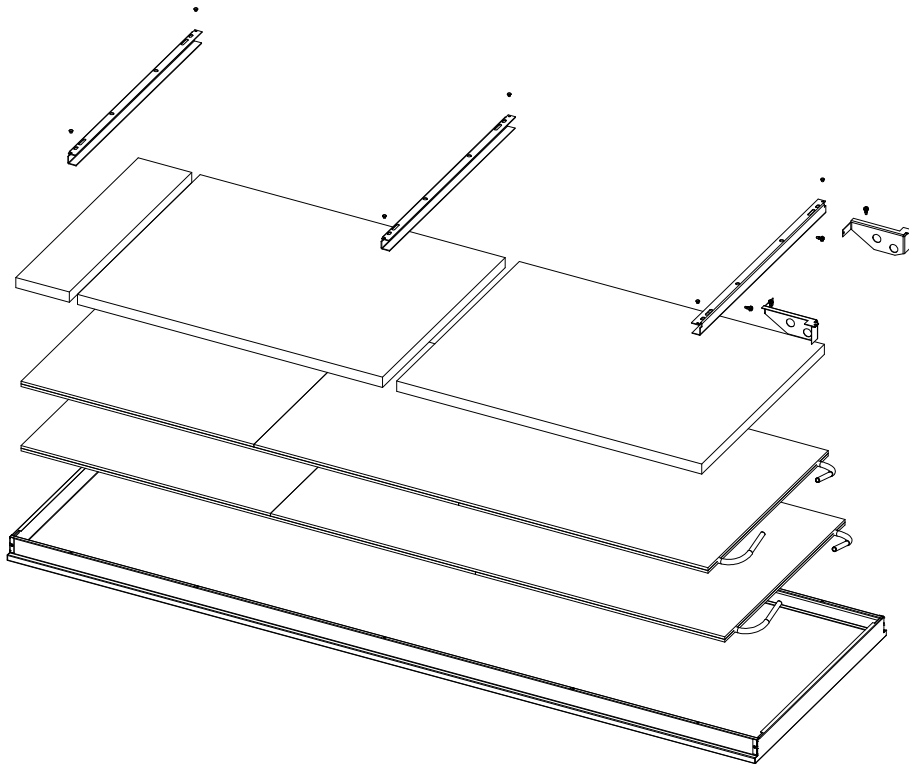

Zehnder Carboline Ceiling Panels Submittal Data

English, IP Units

Dimensions: T-bar style, 2-pipe

Unit	24" x 24"	24" x 48"	24" x 72"	24" x 96"	24" x 120"
A	23.63"	47.63"	71.63"	95.63"	119.63"
B	16.06"	40.04"	2x 32.03"	2x 44.02"	3x 37.36"
No. of solid panels					
No. of perforated panels					
No. of panels with cut-outs*					

Zehnder Carboline Ceiling Panels Submittal Data

English, IP Units

 Dimensions: T-bar style, 4-pipe

Unit	24" x 24"	24" x 48"	24" x 72"	24" x 96"	24" x 120"
A	23.63"	47.63"	71.63"	95.63"	119.63"
B	16.06"	40.04"	2x 32.03"	2x 44.02"	3x 37.36"
No. of solid panels					
No. of perforated panels					
No. of panels with cut-outs*					

Zehnder Carboline Ceiling Panels Submittal Data

English, IP Units

Dimensions: T-bar style, inactive

Unit	24" x 24"	24" x 48"	24" x 72"	24" x 96"	24" x 120"
A	23.63"	47.63"	71.63"	95.63"	119.63"
B	16.06"	40.04"	2x 32.03"	2x 44.02"	3x 37.36"
No. of solid panels					
No. of perforated panels					
No. of panels with cut-outs*					

Zehnder Carboline Ceiling Panels Submittal Data

English, IP Units

Dimensions: Free hanging style, 2-pipe

Unit	24" x 24"	24" x 48"	24" x 72"	24" x 96"	24" x 120"
A	23.62"	47.24"	70.87"	94.49"	118.11"
B	16.06"	39.69"	2x 31.65"	2x 43.46"	3x 37.00"
No. of solid panels					
No. of perforated panels					
No. of panels with cut-outs*					