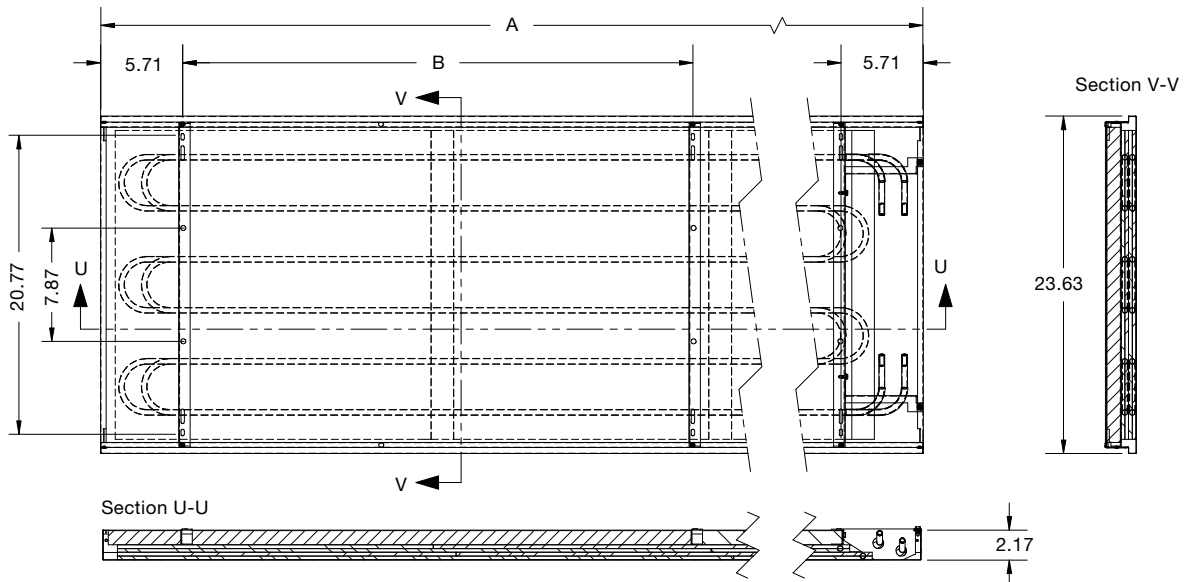

Zehnder Carboline Ceiling Panels Submittal Data

English, IP Units

Dimensions: T-bar style, 2-pipe

Unit	24" x 24"	24" x 48"	24" x 72"	24" x 96"	24" x 120"
A	23.63"	47.63"	71.63"	95.63"	119.63"
B	16.06"	40.04"	2x 32.03"	2x 44.02"	3x 37.36"
No. of solid panels					
No. of perforated panels					
No. of panels with cut-outs*					

Zehnder Carboline Ceiling Panels Submittal Data

English, IP Units

 Dimensions: T-bar style, 4-pipe

Unit	24" x 24"	24" x 48"	24" x 72"	24" x 96"	24" x 120"
A	23.63"	47.63"	71.63"	95.63"	119.63"
B	16.06"	40.04"	2x 32.03"	2x 44.02"	3x 37.36"
No. of solid panels					
No. of perforated panels					
No. of panels with cut-outs*					

Zehnder Carboline Ceiling Panels Submittal Data

English, IP Units

Dimensions: T-bar style, inactive

Unit	24" x 24"	24" x 48"	24" x 72"	24" x 96"	24" x 120"
A	23.63"	47.63"	71.63"	95.63"	119.63"
B	16.06"	40.04"	2x 32.03"	2x 44.02"	3x 37.36"
No. of solid panels					
No. of perforated panels					
No. of panels with cut-outs*					

Zehnder Carboline Ceiling Panels Submittal Data

English, IP Units

Dimensions: Free hanging style, 2-pipe

Unit	24" x 24"	24" x 48"	24" x 72"	24" x 96"	24" x 120"
A	23.62"	47.24"	70.87"	94.49"	118.11"
B	16.06"	39.69"	2x 31.65"	2x 43.46"	3x 37.00"
No. of solid panels					
No. of perforated panels					
No. of panels with cut-outs*					