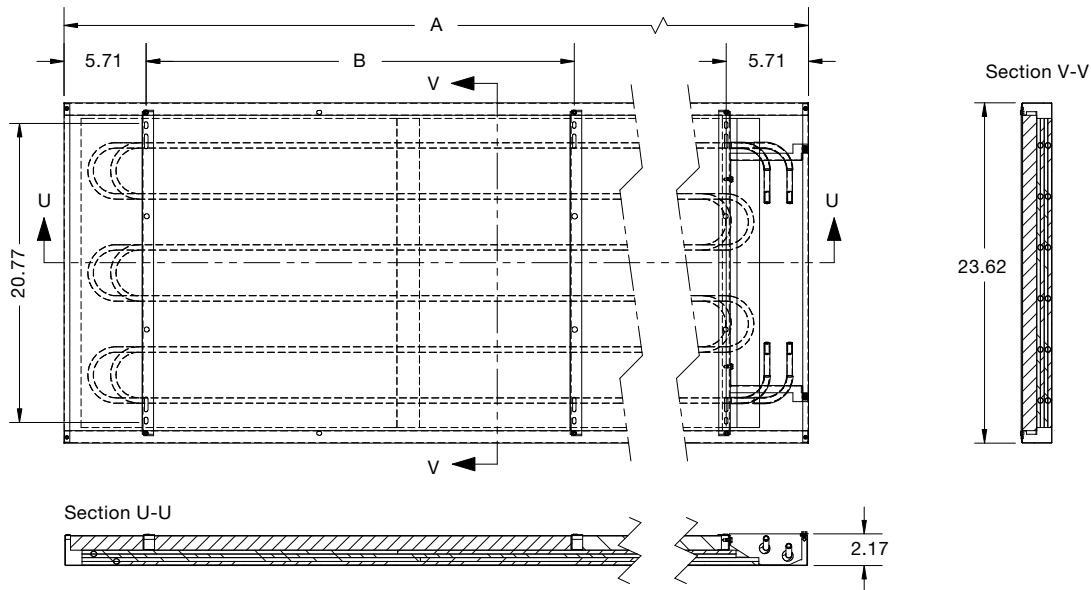

Zehnder Carboline Ceiling Panels Submittal Data

English, IP Units

Dimensions: Free hanging style, 2-pipe

Unit	24" x 24"	24" x 48"	24" x 72"	24" x 96"	24" x 120"
A	23.62"	47.24"	70.87"	94.49"	118.11"
B	16.06"	39.69"	2x 31.65"	2x 43.46"	3x 37.00"
No. of solid panels					
No. of perforated panels					
No. of panels with cut-outs*					

Zehnder Carboline Ceiling Panels Submittal Data

English, IP Units

 Dimensions: Free hanging style, 4-pipe

Unit	24" x 24"	24" x 48"	24" x 72"	24" x 96"	24" x 120"
A	23.62"	47.24"	70.87"	94.49"	118.11"
B	16.06"	39.69"	2x 31.65"	2x 43.46"	3x 37.00"
No. of solid panels					
No. of perforated panels					
No. of panels with cut-outs*					