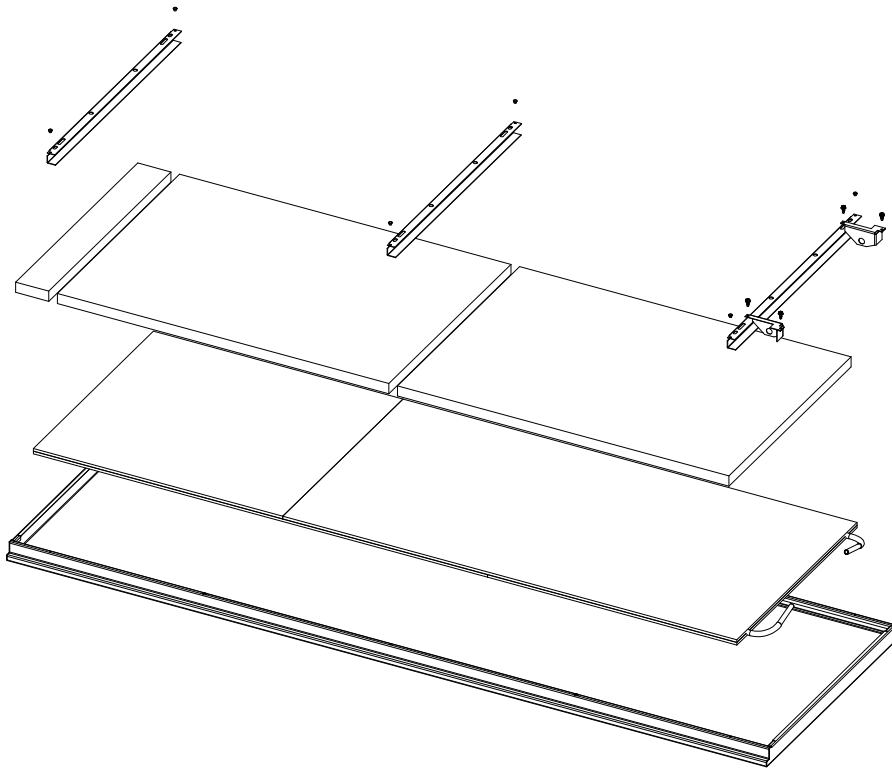

Zehnder Carboline Ceiling Panels Submittal Data

English, IP Units

Dimensions: T-bar style, 2-pipe

Unit	24" x 24"	24" x 48"	24" x 72"	24" x 96"	24" x 120"
A	23.63"	47.63"	71.63"	95.63"	119.63"
B	16.06"	40.04"	2x 32.03"	2x 44.02"	3x 37.36"
No. of solid panels					
No. of perforated panels					
No. of panels with cut-outs*					

Zehnder Carboline Ceiling Panels Submittal Data

English, IP Units

 Dimensions: T-bar style, 4-pipe

Unit	24" x 24"	24" x 48"	24" x 72"	24" x 96"	24" x 120"
A	23.63"	47.63"	71.63"	95.63"	119.63"
B	16.06"	40.04"	2x 32.03"	2x 44.02"	3x 37.36"
No. of solid panels					
No. of perforated panels					
No. of panels with cut-outs*					

Zehnder Carboline Ceiling Panels Submittal Data

English, IP Units

Dimensions: T-bar style, inactive

Unit	24" x 24"	24" x 48"	24" x 72"	24" x 96"	24" x 120"
A	23.63"	47.63"	71.63"	95.63"	119.63"
B	16.06"	40.04"	2x 32.03"	2x 44.02"	3x 37.36"
No. of solid panels					
No. of perforated panels					
No. of panels with cut-outs*					

Zehnder Carboline Ceiling Panels Submittal Data

English, IP Units

Dimensions: Free hanging style, 2-pipe

Unit	24" x 24"	24" x 48"	24" x 72"	24" x 96"	24" x 120"
A	23.62"	47.24"	70.87"	94.49"	118.11"
B	16.06"	39.69"	2x 31.65"	2x 43.46"	3x 37.00"
No. of solid panels					
No. of perforated panels					
No. of panels with cut-outs*					