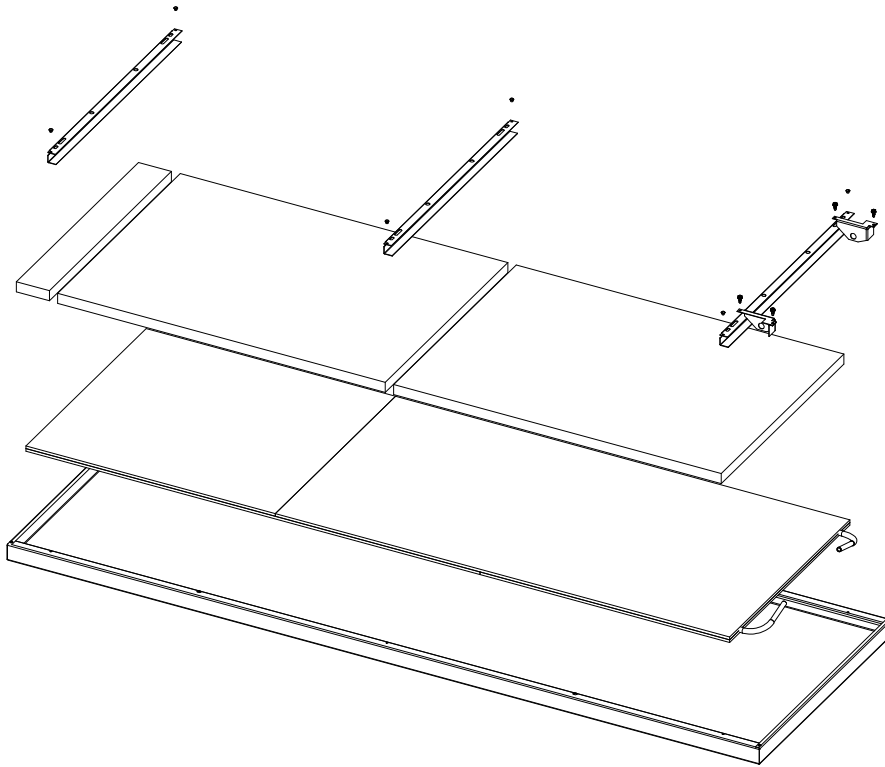

Zehnder Carboline Ceiling Panels Submittal Data

English, IP Units

Dimensions: T-bar style, 2-pipe

Unit	24" x 24"	24" x 48"	24" x 72"	24" x 96"	24" x 120"
A	23.63"	47.63"	71.63"	95.63"	119.63"
B	16.06"	40.04"	2x 32.03"	2x 44.02"	3x 37.36"
No. of solid panels					
No. of perforated panels					
No. of panels with cut-outs*					

Zehnder Carboline Ceiling Panels Submittal Data

English, IP Units

 Dimensions: T-bar style, 4-pipe

Unit	24" x 24"	24" x 48"	24" x 72"	24" x 96"	24" x 120"
A	23.63"	47.63"	71.63"	95.63"	119.63"
B	16.06"	40.04"	2x 32.03"	2x 44.02"	3x 37.36"
No. of solid panels					
No. of perforated panels					
No. of panels with cut-outs*					

Zehnder Carboline Ceiling Panels Submittal Data

English, IP Units

Dimensions: T-bar style, inactive

Unit	24" x 24"	24" x 48"	24" x 72"	24" x 96"	24" x 120"
A	23.63"	47.63"	71.63"	95.63"	119.63"
B	16.06"	40.04"	2x 32.03"	2x 44.02"	3x 37.36"
No. of solid panels					
No. of perforated panels					
No. of panels with cut-outs*					

Zehnder Carboline Ceiling Panels Submittal Data

English, IP Units

Dimensions: Free hanging style, 2-pipe

Unit	24" x 24"	24" x 48"	24" x 72"	24" x 96"	24" x 120"
A	23.62"	47.24"	70.87"	94.49"	118.11"
B	16.06"	39.69"	2x 31.65"	2x 43.46"	3x 37.00"
No. of solid panels					
No. of perforated panels					
No. of panels with cut-outs*					