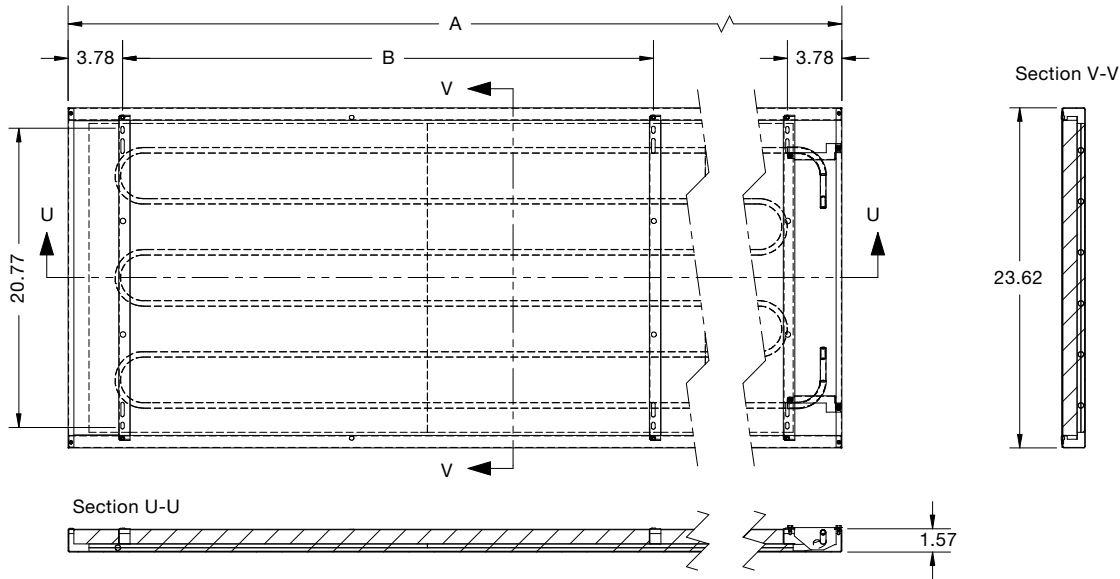

Zehnder Carboline Ceiling Panels Submittal Data

English, IP Units

Dimensions: T-bar style, 2-pipe

Unit	24" x 24"	24" x 48"	24" x 72"	24" x 96"	24" x 120"
A	23.63"	47.63"	71.63"	95.63"	119.63"
B	16.06"	40.04"	2x 32.03"	2x 44.02"	3x 37.36"
No. of solid panels					
No. of perforated panels					
No. of panels with cut-outs*					

Zehnder Carboline Ceiling Panels Submittal Data

English, IP Units

 Dimensions: T-bar style, 4-pipe

Unit	24" x 24"	24" x 48"	24" x 72"	24" x 96"	24" x 120"
A	23.63"	47.63"	71.63"	95.63"	119.63"
B	16.06"	40.04"	2x 32.03"	2x 44.02"	3x 37.36"
No. of solid panels					
No. of perforated panels					
No. of panels with cut-outs*					

Zehnder Carboline Ceiling Panels Submittal Data

English, IP Units

Dimensions: T-bar style, inactive

Unit	24" x 24"	24" x 48"	24" x 72"	24" x 96"	24" x 120"
A	23.63"	47.63"	71.63"	95.63"	119.63"
B	16.06"	40.04"	2x 32.03"	2x 44.02"	3x 37.36"
No. of solid panels					
No. of perforated panels					
No. of panels with cut-outs*					

Zehnder Carboline Ceiling Panels Submittal Data

English, IP Units

Dimensions: Free hanging style, 2-pipe

Unit	24" x 24"	24" x 48"	24" x 72"	24" x 96"	24" x 120"
A	23.62"	47.24"	70.87"	94.49"	118.11"
B	16.06"	39.69"	2x 31.65"	2x 43.46"	3x 37.00"
No. of solid panels					
No. of perforated panels					
No. of panels with cut-outs*					