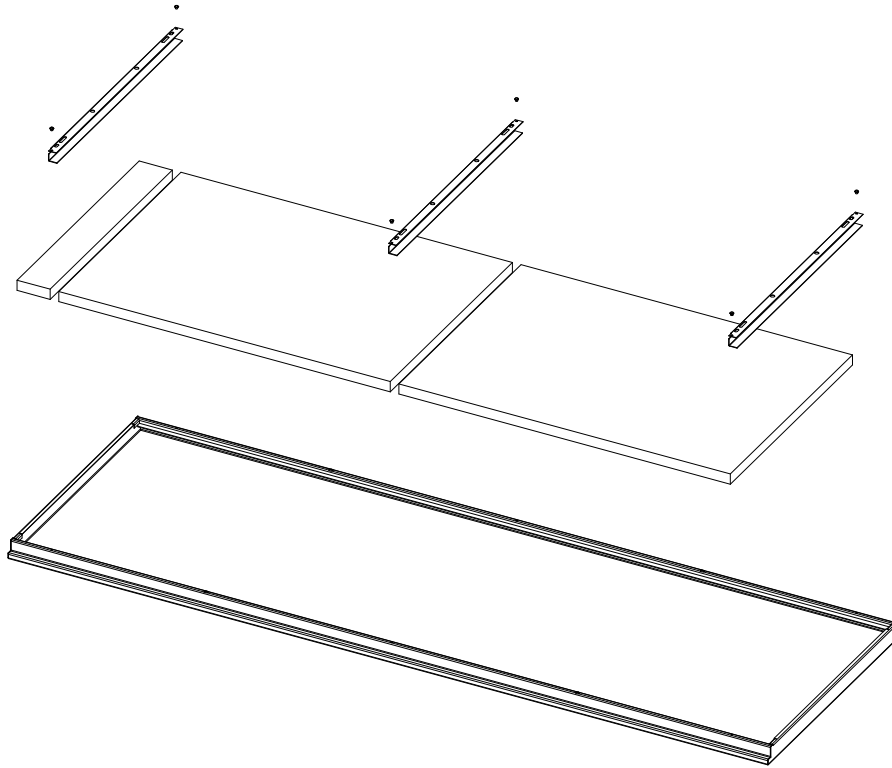

Zehnder Carboline Ceiling Panels Submittal Data

English, IP Units

Dimensions: T-bar style, 2-pipe

Unit	24" x 24"	24" x 48"	24" x 72"	24" x 96"	24" x 120"
A	23.63"	47.63"	71.63"	95.63"	119.63"
B	16.06"	40.04"	2x 32.03"	2x 44.02"	3x 37.36"
No. of solid panels					
No. of perforated panels					
No. of panels with cut-outs*					

Zehnder Carboline Ceiling Panels Submittal Data

English, IP Units

 Dimensions: T-bar style, 4-pipe

Unit	24" x 24"	24" x 48"	24" x 72"	24" x 96"	24" x 120"
A	23.63"	47.63"	71.63"	95.63"	119.63"
B	16.06"	40.04"	2x 32.03"	2x 44.02"	3x 37.36"
No. of solid panels					
No. of perforated panels					
No. of panels with cut-outs*					

Zehnder Carboline Ceiling Panels Submittal Data

English, IP Units

Dimensions: T-bar style, inactive

Unit	24" x 24"	24" x 48"	24" x 72"	24" x 96"	24" x 120"
A	23.63"	47.63"	71.63"	95.63"	119.63"
B	16.06"	40.04"	2x 32.03"	2x 44.02"	3x 37.36"
No. of solid panels					
No. of perforated panels					
No. of panels with cut-outs*					

Zehnder Carboline Ceiling Panels Submittal Data

English, IP Units

Dimensions: Free hanging style, 2-pipe

Unit	24" x 24"	24" x 48"	24" x 72"	24" x 96"	24" x 120"
A	23.62"	47.24"	70.87"	94.49"	118.11"
B	16.06"	39.69"	2x 31.65"	2x 43.46"	3x 37.00"
No. of solid panels					
No. of perforated panels					
No. of panels with cut-outs*					