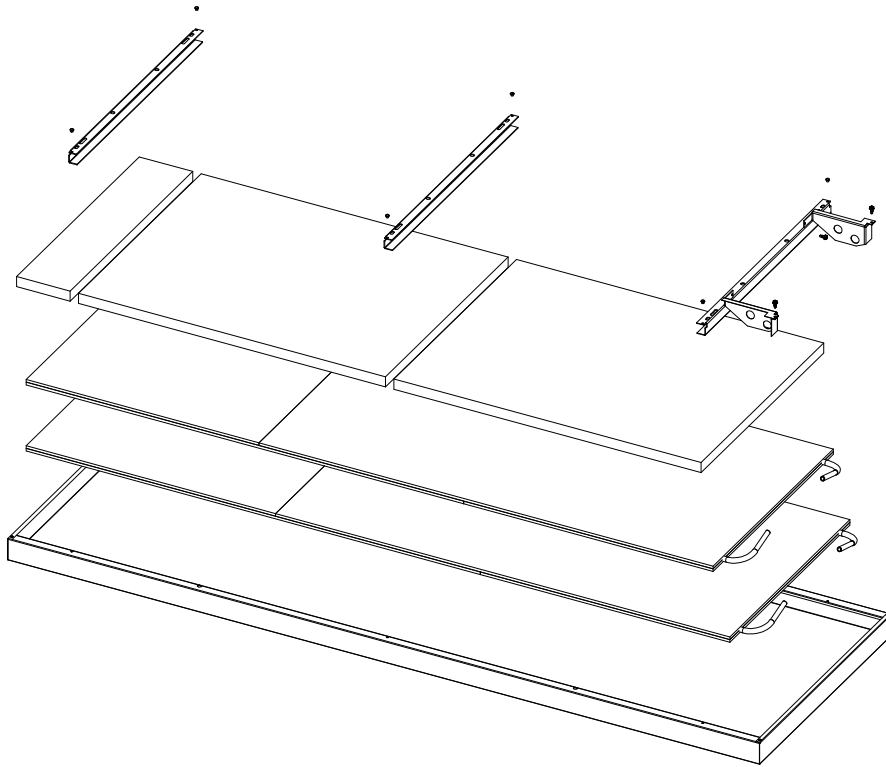

Zehnder Carboline Ceiling Panels Submittal Data

English, IP Units

Dimensions: Free hanging style, 2-pipe

Unit	24" x 24"	24" x 48"	24" x 72"	24" x 96"	24" x 120"
A	23.62"	47.24"	70.87"	94.49"	118.11"
B	16.06"	39.69"	2x 31.65"	2x 43.46"	3x 37.00"
No. of solid panels					
No. of perforated panels					
No. of panels with cut-outs*					

Zehnder Carboline Ceiling Panels Submittal Data

English, IP Units

 Dimensions: Free hanging style, 4-pipe

Unit	24" x 24"	24" x 48"	24" x 72"	24" x 96"	24" x 120"
A	23.62"	47.24"	70.87"	94.49"	118.11"
B	16.06"	39.69"	2x 31.65"	2x 43.46"	3x 37.00"
No. of solid panels					
No. of perforated panels					
No. of panels with cut-outs*					