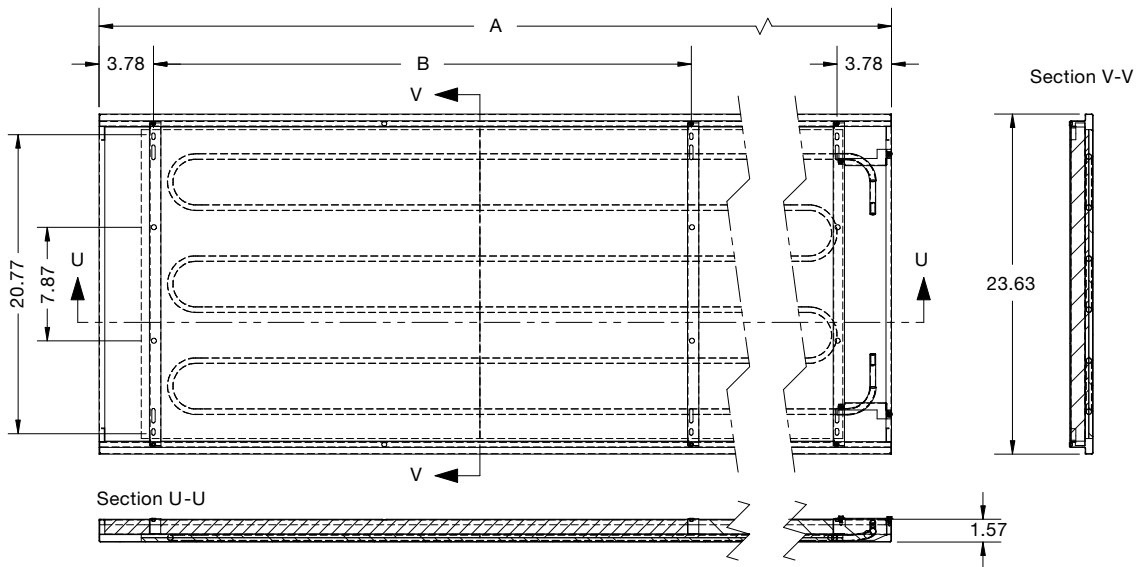

Zehnder Carboline Ceiling Panels Submittal Data

English, IP Units

Dimensions: T-bar style, 2-pipe

Unit	24" x 24"	24" x 48"	24" x 72"	24" x 96"	24" x 120"
A	23.63"	47.63"	71.63"	95.63"	119.63"
B	16.06"	40.04"	2x 32.03"	2x 44.02"	3x 37.36"
No. of solid panels					
No. of perforated panels					
No. of panels with cut-outs*					

Zehnder Carboline Ceiling Panels Submittal Data

English, IP Units

 Dimensions: T-bar style, 4-pipe

Unit	24" x 24"	24" x 48"	24" x 72"	24" x 96"	24" x 120"
A	23.63"	47.63"	71.63"	95.63"	119.63"
B	16.06"	40.04"	2x 32.03"	2x 44.02"	3x 37.36"
No. of solid panels					
No. of perforated panels					
No. of panels with cut-outs*					

Zehnder Carboline Ceiling Panels Submittal Data

English, IP Units

Dimensions: T-bar style, inactive

Unit	24" x 24"	24" x 48"	24" x 72"	24" x 96"	24" x 120"
A	23.63"	47.63"	71.63"	95.63"	119.63"
B	16.06"	40.04"	2x 32.03"	2x 44.02"	3x 37.36"
No. of solid panels					
No. of perforated panels					
No. of panels with cut-outs*					

Zehnder Carboline Ceiling Panels Submittal Data

English, IP Units

Dimensions: Free hanging style, 2-pipe

Unit	24" x 24"	24" x 48"	24" x 72"	24" x 96"	24" x 120"
A	23.62"	47.24"	70.87"	94.49"	118.11"
B	16.06"	39.69"	2x 31.65"	2x 43.46"	3x 37.00"
No. of solid panels					
No. of perforated panels					
No. of panels with cut-outs*					