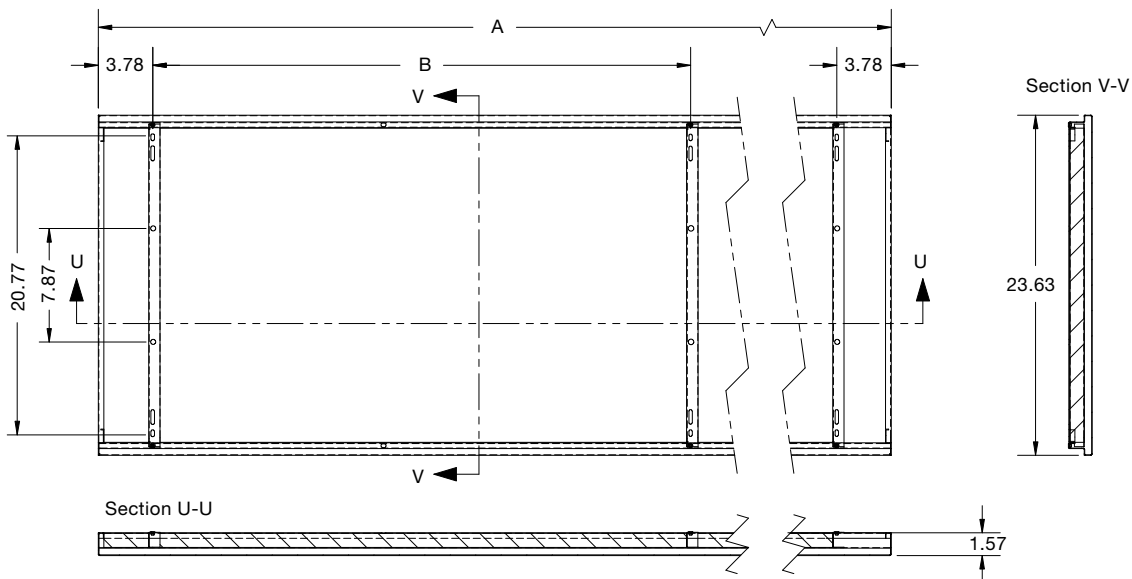

Zehnder Carboline Ceiling Panels Submittal Data

English, IP Units

Dimensions: T-bar style, 2-pipe

Unit	24" x 24"	24" x 48"	24" x 72"	24" x 96"	24" x 120"
A	23.63"	47.63"	71.63"	95.63"	119.63"
B	16.06"	40.04"	2x 32.03"	2x 44.02"	3x 37.36"
No. of solid panels					
No. of perforated panels					
No. of panels with cut-outs*					

Zehnder Carboline Ceiling Panels Submittal Data

English, IP Units

 Dimensions: T-bar style, 4-pipe

Unit	24" x 24"	24" x 48"	24" x 72"	24" x 96"	24" x 120"
A	23.63"	47.63"	71.63"	95.63"	119.63"
B	16.06"	40.04"	2x 32.03"	2x 44.02"	3x 37.36"
No. of solid panels					
No. of perforated panels					
No. of panels with cut-outs*					

Zehnder Carboline Ceiling Panels Submittal Data

English, IP Units

Dimensions: T-bar style, inactive

Unit	24" x 24"	24" x 48"	24" x 72"	24" x 96"	24" x 120"
A	23.63"	47.63"	71.63"	95.63"	119.63"
B	16.06"	40.04"	2x 32.03"	2x 44.02"	3x 37.36"
No. of solid panels					
No. of perforated panels					
No. of panels with cut-outs*					

Zehnder Carboline Ceiling Panels Submittal Data

English, IP Units

Dimensions: Free hanging style, 2-pipe

Unit	24" x 24"	24" x 48"	24" x 72"	24" x 96"	24" x 120"
A	23.62"	47.24"	70.87"	94.49"	118.11"
B	16.06"	39.69"	2x 31.65"	2x 43.46"	3x 37.00"
No. of solid panels					
No. of perforated panels					
No. of panels with cut-outs*					