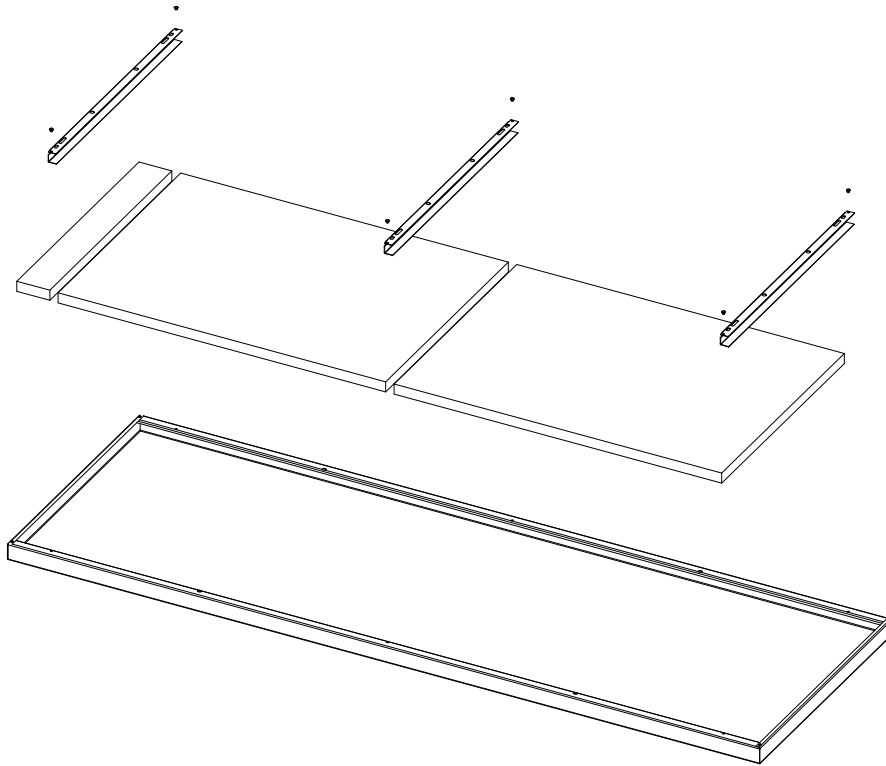

Zehnder Carboline Ceiling Panels Submittal Data

English, IP Units

Dimensions: Free hanging style, 2-pipe

Unit	24" x 24"	24" x 48"	24" x 72"	24" x 96"	24" x 120"
A	23.62"	47.24"	70.87"	94.49"	118.11"
B	16.06"	39.69"	2x 31.65"	2x 43.46"	3x 37.00"
No. of solid panels					
No. of perforated panels					
No. of panels with cut-outs*					

Zehnder Carboline Ceiling Panels Submittal Data

English, IP Units

 Dimensions: Free hanging style, 4-pipe

Unit	24" x 24"	24" x 48"	24" x 72"	24" x 96"	24" x 120"
A	23.62"	47.24"	70.87"	94.49"	118.11"
B	16.06"	39.69"	2x 31.65"	2x 43.46"	3x 37.00"
No. of solid panels					
No. of perforated panels					
No. of panels with cut-outs*					

Zehnder Carboline Ceiling Panels Submittal Data

English, IP Units

 Dimensions: Free hanging style, inactive

Unit	24" x 24"	24" x 48"	24" x 72"	24" x 96"	24" x 120"
A	23.62"	47.24"	70.87"	94.49"	118.11"
B	16.06"	39.69"	2x 31.65"	2x 43.46"	3x 37.00"
No. of solid panels					
No. of perforated panels					
No. of panels with cut-outs*					