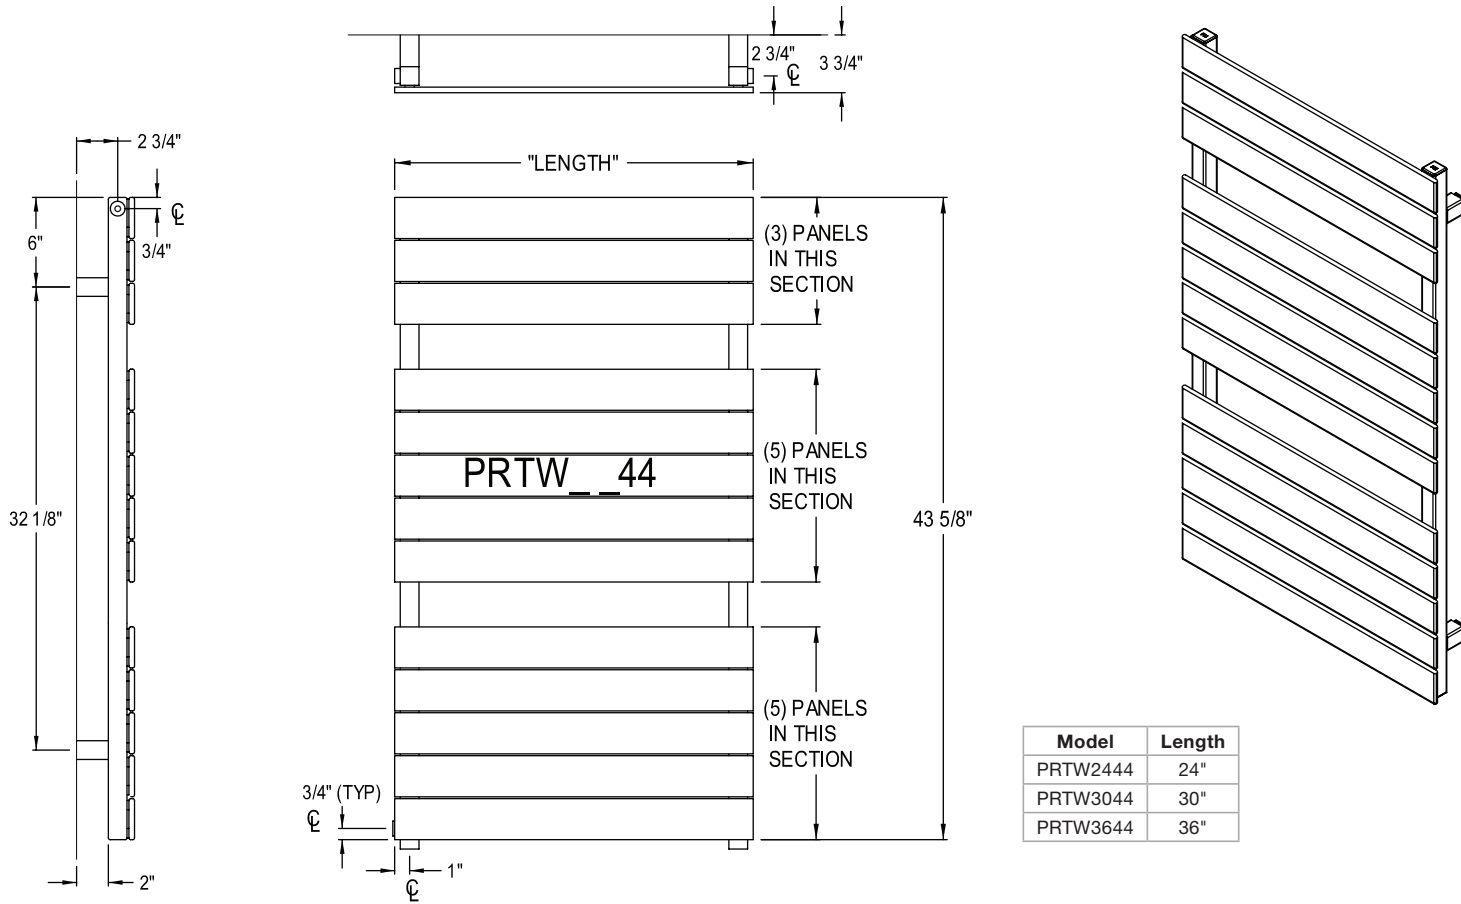

Rittling Steel Panel Radiator

PRTW__44

Model	Length
PRTW2444	24"
PRTW3044	30"
PRTW3644	36"

UNIT SHOWN WITH SIDE AND BOTTOM CONNECTIONS FOR DIMENSIONAL PURPOSES ONLY.
 PLEASE REFER TO PIPE CONNECTION SHEET FOR CONNECTION LOCATIONS AND SIZES OFFERED.