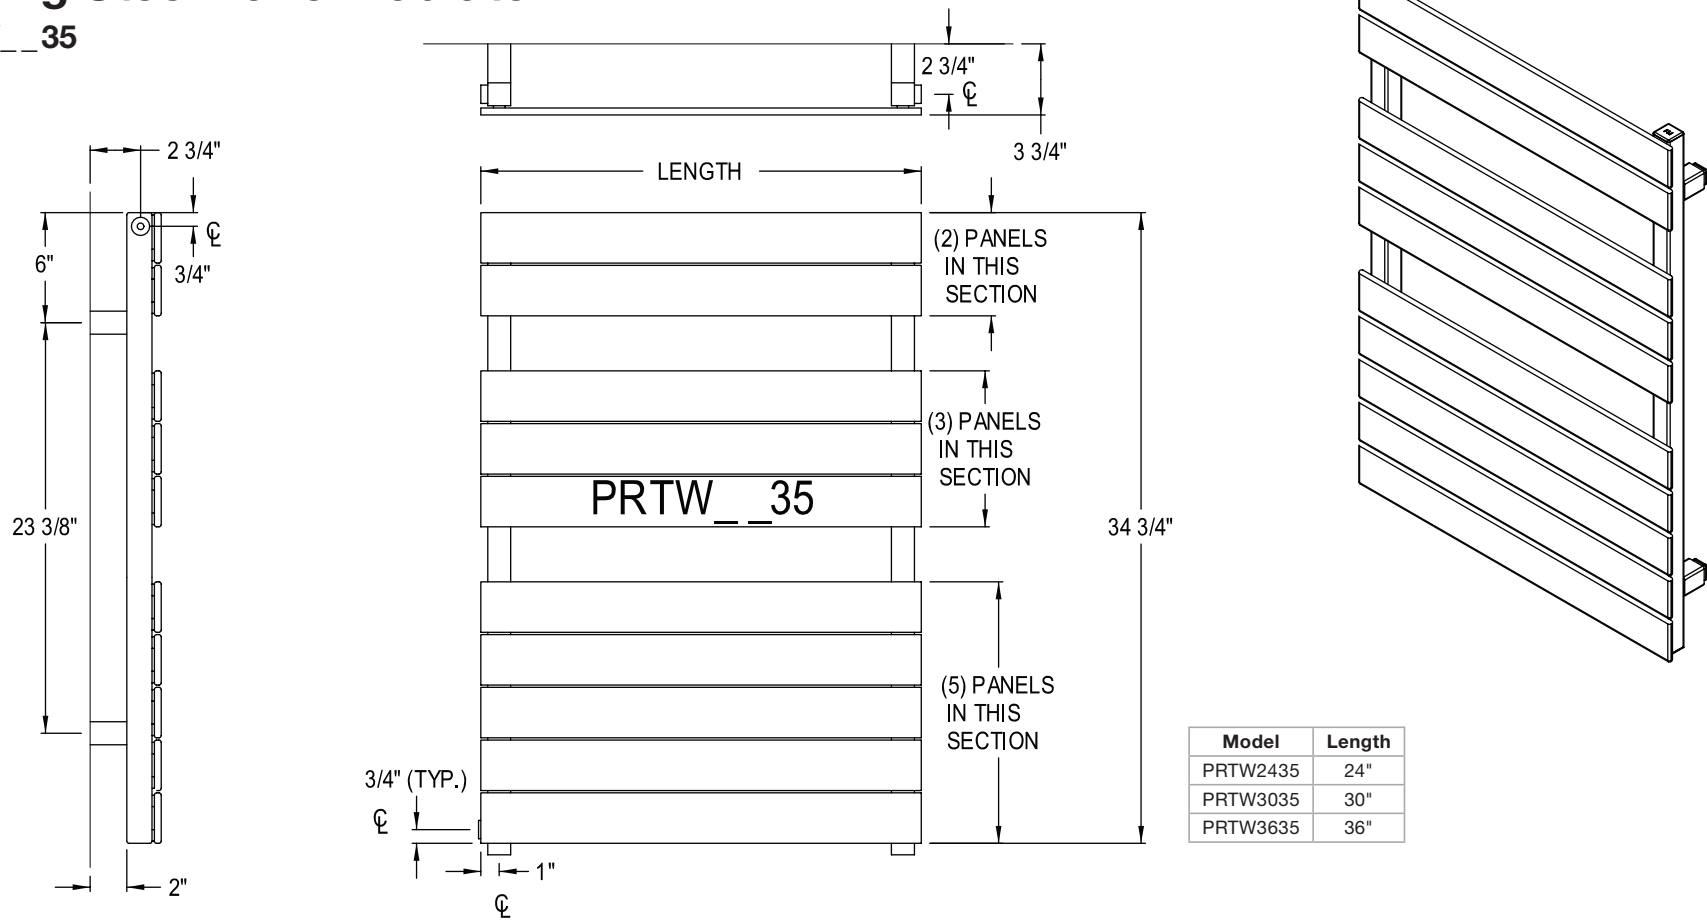

Rittling Steel Panel Radiator

PRTW__35

Model	Length
PRTW2435	24"
PRTW3035	30"
PRTW3635	36"

UNIT SHOWN WITH SIDE AND BOTTOM CONNECTIONS FOR DIMENSIONAL PURPOSES ONLY.
 PLEASE REFER TO PIPE CONNECTION SHEET FOR CONNECTION LOCATIONS AND SIZES OFFERED.