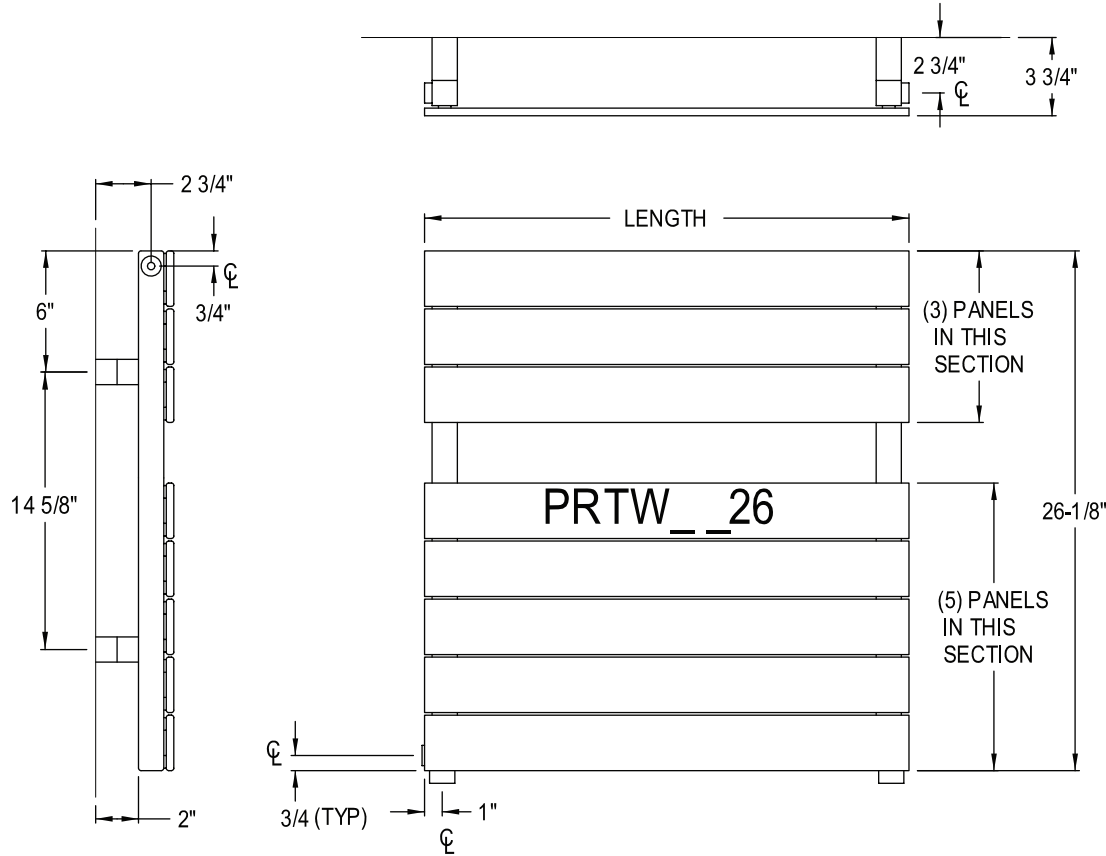

Rittling Steel Panel Radiator

PRTW__26

Model	Length
PRTW2426	24"
PRTW3026	30"
PRTW3626	36"

UNIT SHOWN WITH SIDE AND BOTTOM CONNECTIONS FOR DIMENSIONAL PURPOSES ONLY.
 PLEASE REFER TO PIPE CONNECTION SHEET FOR CONNECTION LOCATIONS AND SIZES OFFERED.