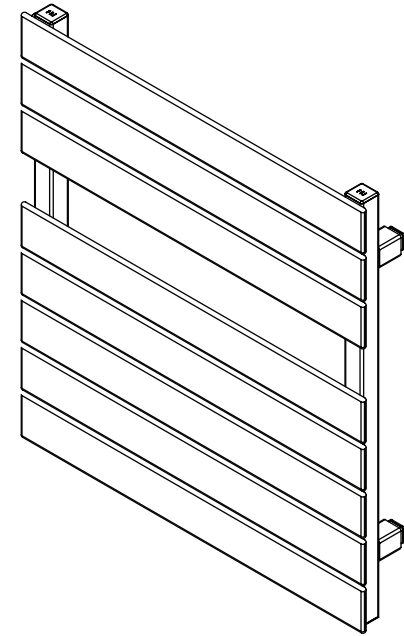

Rittling Steel Panel Radiator

PRTW__26

Model	Length
PRTW2426	24"
PRTW3026	30"
PRTW3626	36"

UNIT SHOWN WITH SIDE AND BOTTOM CONNECTIONS FOR DIMENSIONAL PURPOSES ONLY.
 PLEASE REFER TO PIPE CONNECTION SHEET FOR CONNECTION LOCATIONS AND SIZES OFFERED.