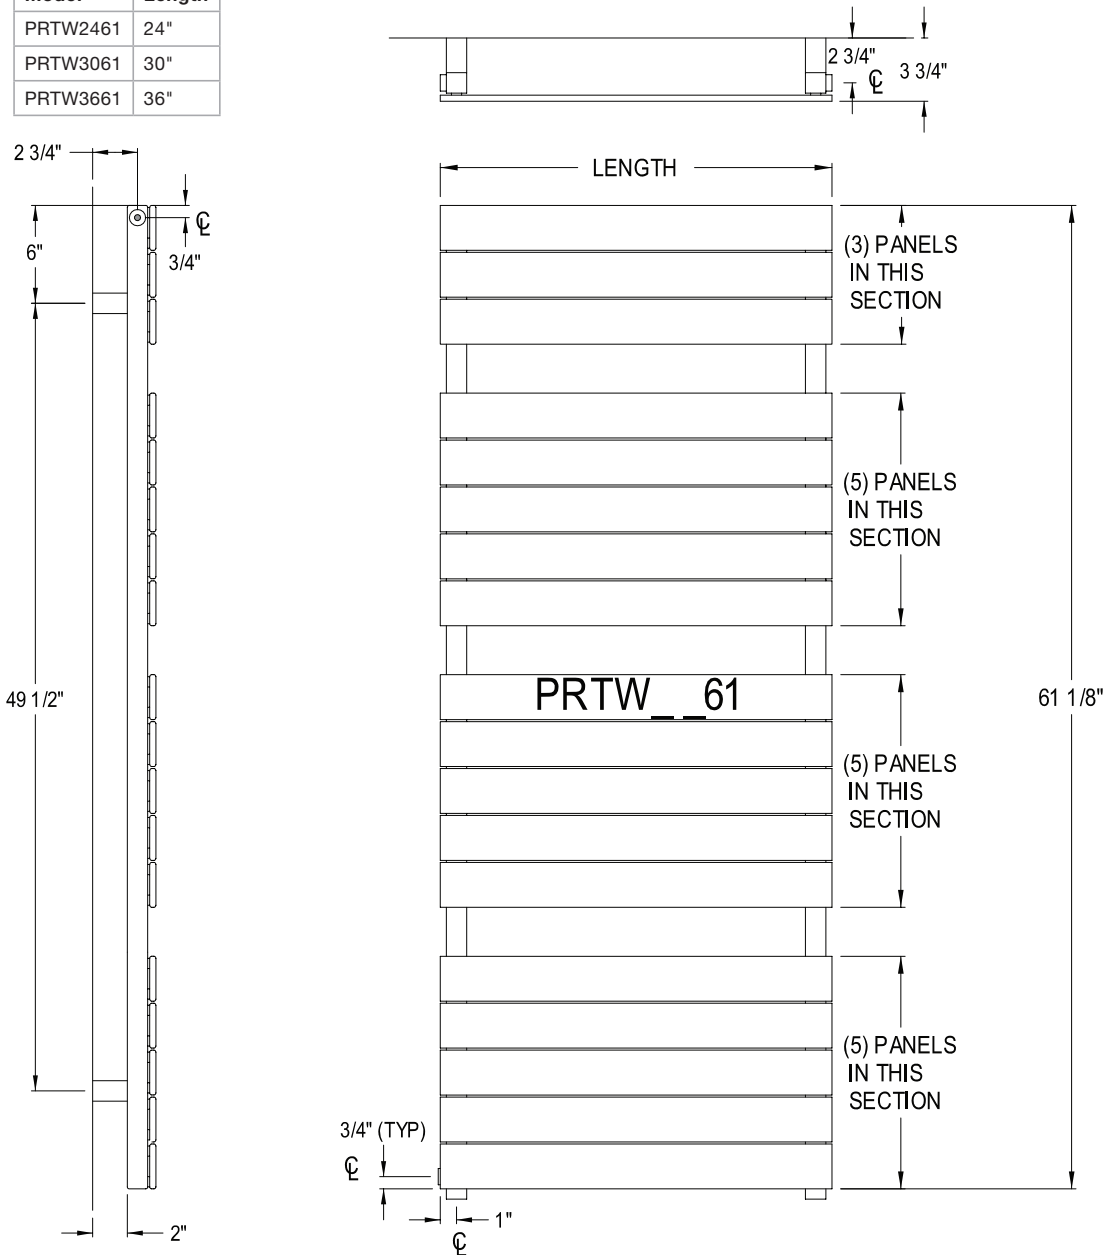

Rittling Steel Panel Radiator

PRTW_ _61

Model	Length
PRTW2461	24"
PRTW3061	30"
PRTW3661	36"

UNIT SHOWN WITH SIDE AND BOTTOM CONNECTIONS FOR DIMENSIONAL PURPOSES ONLY.
 PLEASE REFER TO PIPE CONNECTION SHEET FOR CONNECTION LOCATIONS AND SIZES OFFERED.

Contractor _____
 Architect _____
 Engineer _____
 Representative _____
 Location _____

zehnder
 Rittling

BUFFALO, NY USA

TITLE
ZR_PanRad_PRTW_ _61

DRAWING NUMBER

April 1, 2012