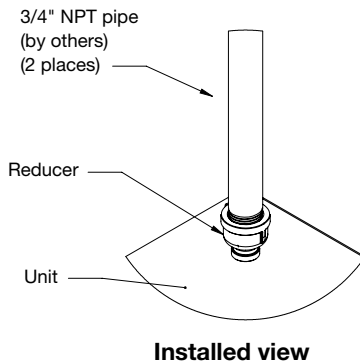

Pipe hanging kit

Kit includes

- (2) 3/4" - 1/4" reducer, steel
- (2) 3/8"-16 x 2-1/4" cap screw, oxide coated steel

RH units with explosion proof motors

RH units

RV units