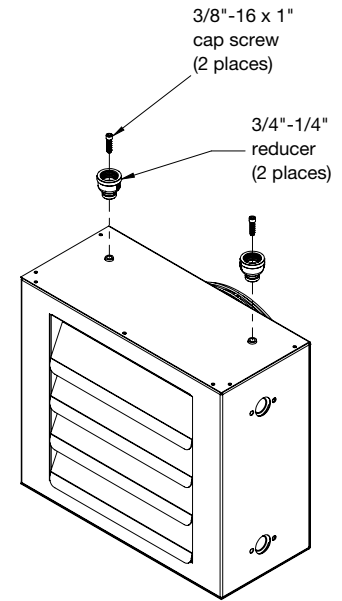

Pipe hanging kit

Kit includes

- (2) 3/4" - 1/4" reducer, steel
- (2) 3/8"-16 x 2-1/4" cap screw, oxide coated steel

RH units with explosion proof motors

RH units

RV units