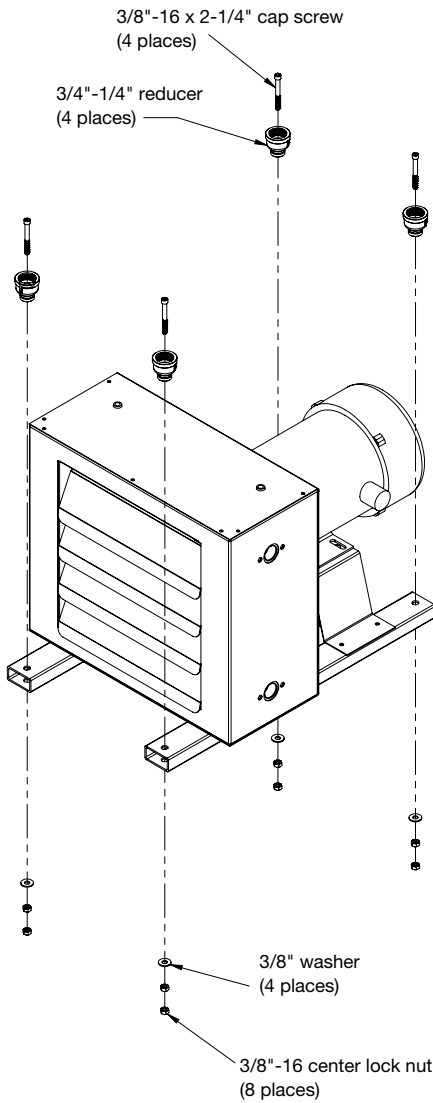

Pipe hanging kit

Kit includes

- (2) 3/4" - 1/4" reducer, steel
- (2) 3/8"-16 x 2-1/4" cap screw, oxide coated steel

RH units with explosion proof motors

RH units

RV units