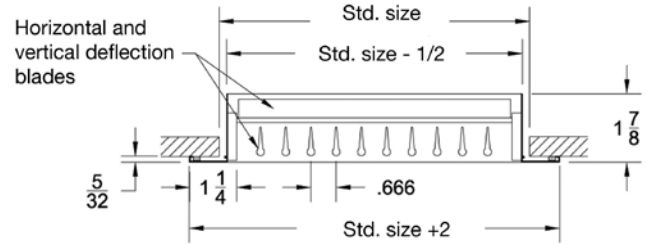

Double deflection grille

Features

- Aluminum borders and blades
- Vertical front blades
- Epoxy powder coat finish
- Dimensions are in inches

Standard grille sizes

Model size	Height x width
02	6" x 16"
03	6" x 20"
04	6" x 26"
06	6" x 30"
08	6" x 38"
10	6" x 52"
12	6" x 60"

Side view

Face view