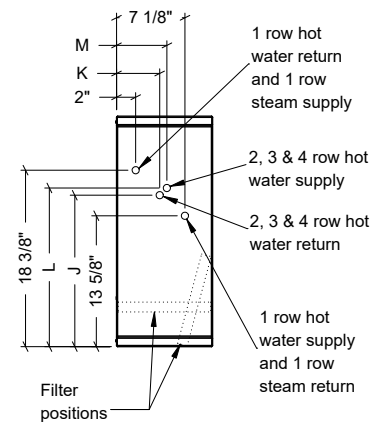

Rittling Cabinet Unit Heater Submittal Data

Dimensions and data

Model RW, RWI and RC

Side view: Model RW and RC

Dimensional data

Unit size	A			B	C	Louvers		Ducted opening	
	Std.	6" Ext.	6" Ext. x2			D	E	F	G
02	38-3/16	44-3/16	50-3/16	22-3/16	24	20	6	18-3/8	5-1/8
03	44-3/16	50-3/16	56-3/16	28-3/16	30	26	6	24-3/16	5-1/8
04	50-3/16	56-3/16	62-3/16	34-3/16	36	32	6	30-3/16	5-1/8
06	62-3/16	68-3/16	74-3/16	46-3/16	48	44	6	42-3/16	5-1/8
08	68-3/16	74-3/16	80-3/16	52-3/16	54	50	6	48-3/16	5-1/8
10	76-3/16	82-3/16	88-3/16	60-3/16	62	58	6	56-3/16	5-1/8
12	86-3/16	92-3/16	98-3/16	70-3/16	72	68	6	66-3/16	5-1/8

Notes:

- 1 and 2 row coil supply and return 1/2" nominal (5/8" OD) all sizes
- Inlet grill optional
- Unit shown with left hand piping connections and right hand electrical connections as standard
- Right hand piping connections with left hand electrical connections available as an option
- Piping hand determined when facing the air outlet
- All listed dimensions are approximate and are subject to change without notice
- Modifications to the product specifications must be accepted by Zehnder at its base office
- See www.zehnder-rittling.com for any recent updates or changes