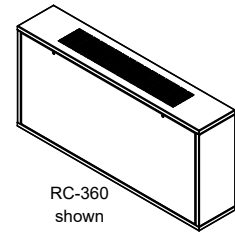

Rittling Cabinet Unit Heater Submittal Data

Dimensions and data

Model RW, RWI and RC

Side view: Model RW and RC

Dimensional data

Unit size	A			B	C	Louvers		Ducted opening	
	Std.	6" Ext.	6" Ext. x2			D	E	F	G
02	38-3/16	44-3/16	50-3/16	22-3/16	24	20	6	18-3/8	5-1/8
03	44-3/16	50-3/16	56-3/16	28-3/16	30	26	6	24-3/16	5-1/8
04	50-3/16	56-3/16	62-3/16	34-3/16	36	32	6	30-3/16	5-1/8
06	62-3/16	68-3/16	74-3/16	46-3/16	48	44	6	42-3/16	5-1/8
08	68-3/16	74-3/16	80-3/16	52-3/16	54	50	6	48-3/16	5-1/8
10	76-3/16	82-3/16	88-3/16	60-3/16	62	58	6	56-3/16	5-1/8
12	86-3/16	92-3/16	98-3/16	70-3/16	72	68	6	66-3/16	5-1/8

Notes:

- 1 and 2 row coil supply and return 1/2" nominal (5/8" OD) all sizes
- Inlet grill optional
- Unit shown with left hand piping connections and right hand electrical connections as standard
- Right hand piping connections with left hand electrical connections available as an option
- Piping hand determined when facing the air outlet
- All listed dimensions are approximate and are subject to change without notice
- Modifications to the product specifications must be accepted by Zehnder at its base office
- See www.zehnder-rittling.com for any recent updates or changes