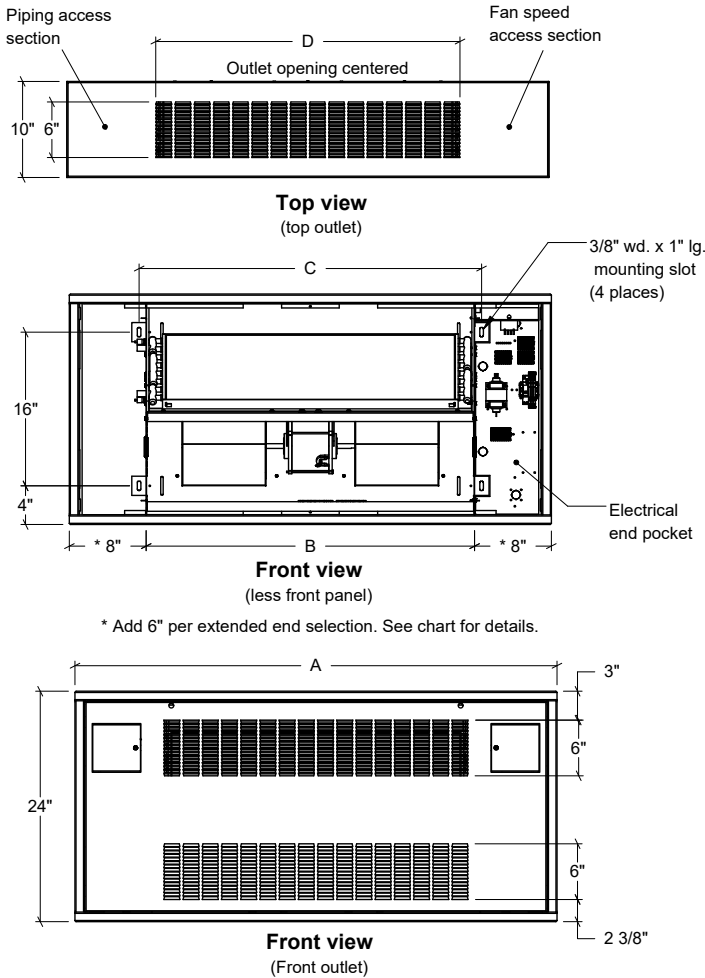

Rittling Cabinet Unit Heater Submittal Data

Dimensions and data

Model RW, RWI and RC

Side view: Model RW and RC

Dimensional data

Unit size	A			B	C	Louvers		Ducted opening	
	Std.	6" Ext.	6" Ext. x2			D	E	F	G
02	38-3/16	44-3/16	50-3/16	22-3/16	24	20	6	18-3/8	5-1/8
03	44-3/16	50-3/16	56-3/16	28-3/16	30	26	6	24-3/16	5-1/8
04	50-3/16	56-3/16	62-3/16	34-3/16	36	32	6	30-3/16	5-1/8
06	62-3/16	68-3/16	74-3/16	46-3/16	48	44	6	42-3/16	5-1/8
08	68-3/16	74-3/16	80-3/16	52-3/16	54	50	6	48-3/16	5-1/8
10	76-3/16	82-3/16	88-3/16	60-3/16	62	58	6	56-3/16	5-1/8
12	86-3/16	92-3/16	98-3/16	70-3/16	72	68	6	66-3/16	5-1/8

Notes:

- 1 and 2 row coil supply and return 1/2" nominal (5/8" OD) all sizes
- Inlet grill optional
- Unit shown with left hand piping connections and right hand electrical connections as standard
- Right hand piping connections with left hand electrical connections available as an option
- Piping hand determined when facing the air outlet
- All listed dimensions are approximate and are subject to change without notice
- Modifications to the product specifications must be accepted by Zehnder at its base office
- See www.zehnder-rittling.com for any recent updates or changes