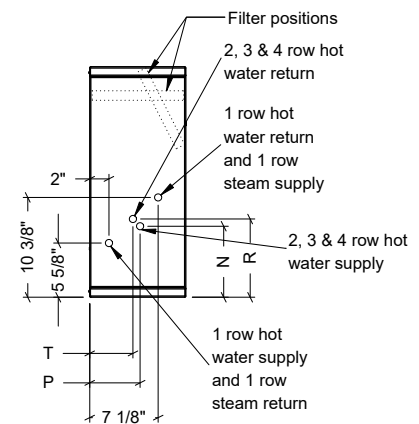

Rittling Cabinet Unit Heater Submittal Data

Dimensions and data

Model RW, RWI and RC

Side view: Model RW and RC

Dimensional data

Unit size	A			B	C	Louvers		Ducted opening	
	Std.	6" Ext.	6" Ext. x2			D	E	F	G
02	38-3/16	44-3/16	50-3/16	22-3/16	24	20	6	18-3/8	5-1/8
03	44-3/16	50-3/16	56-3/16	28-3/16	30	26	6	24-3/16	5-1/8
04	50-3/16	56-3/16	62-3/16	34-3/16	36	32	6	30-3/16	5-1/8
06	62-3/16	68-3/16	74-3/16	46-3/16	48	44	6	42-3/16	5-1/8
08	68-3/16	74-3/16	80-3/16	52-3/16	54	50	6	48-3/16	5-1/8
10	76-3/16	82-3/16	88-3/16	60-3/16	62	58	6	56-3/16	5-1/8
12	86-3/16	92-3/16	98-3/16	70-3/16	72	68	6	66-3/16	5-1/8

Notes:

- 1 and 2 row coil supply and return 1/2" nominal (5/8" OD) all sizes
- Inlet grill optional
- Unit shown with left hand piping connections and right hand electrical connections as standard
- Right hand piping connections with left hand electrical connections available as an option
- Piping hand determined when facing the air outlet
- All listed dimensions are approximate and are subject to change without notice
- Modifications to the product specifications must be accepted by Zehnder at its base office
- See www.zehnder-rittling.com for any recent updates or changes