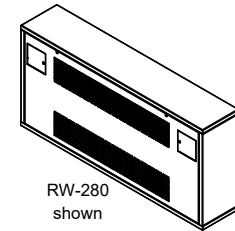

Rittling Cabinet Unit Heater Submittal Data

Dimensions and data

Model RW, RWI and RC

Side view: Model RW and RC

Dimensional data

Unit size	A			B	C	Louvers		Ducted opening	
	Std.	6" Ext.	6" Ext. x2			D	E	F	G
02	38-3/16	44-3/16	50-3/16	22-3/16	24	20	6	18-3/8	5-1/8
03	44-3/16	50-3/16	56-3/16	28-3/16	30	26	6	24-3/16	5-1/8
04	50-3/16	56-3/16	62-3/16	34-3/16	36	32	6	30-3/16	5-1/8
06	62-3/16	68-3/16	74-3/16	46-3/16	48	44	6	42-3/16	5-1/8
08	68-3/16	74-3/16	80-3/16	52-3/16	54	50	6	48-3/16	5-1/8
10	76-3/16	82-3/16	88-3/16	60-3/16	62	58	6	56-3/16	5-1/8
12	86-3/16	92-3/16	98-3/16	70-3/16	72	68	6	66-3/16	5-1/8

Notes:

- 1 and 2 row coil supply and return 1/2" nominal (5/8" OD) all sizes
- Inlet grill optional
- Unit shown with left hand piping connections and right hand electrical connections as standard
- Right hand piping connections with left hand electrical connections available as an option
- Piping hand determined when facing the air outlet
- All listed dimensions are approximate and are subject to change without notice
- Modifications to the product specifications must be accepted by Zehnder at its base office
- See www.zehnder-rittling.com for any recent updates or changes