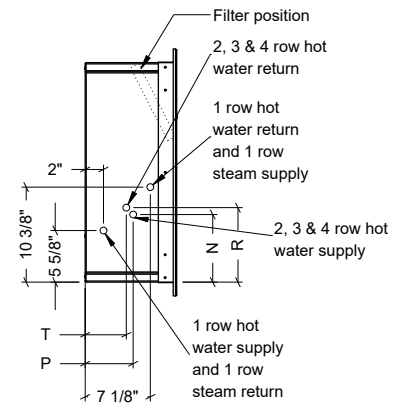

Rittling Cabinet Unit Heater Submittal Data

Dimensions and data

Models RRW, RFRW, RRC, RFRC, RRWI & RFRWI

Side view: Model RRW, RFRW, RRC and RFRC

Dimensional data

Unit size	A			B	C	Louvers		Duct opening		H		
	Std.	6" Ext.	6" Ext. x2			D	E	F	G	Std.	6" Ext.	6" Ext. x2
02	38-3/16	44-3/16	50-3/16	22-3/16	24	20	6	18-3/8	5-1/8	41-3/16	47-3/16	53-3/16
03	44-3/16	50-3/16	56-3/16	28-3/16	30	26	6	24-3/16	5-1/8	47-3/16	53-3/16	59-3/16
04	50-3/16	56-3/16	62-3/16	34-3/16	36	32	6	30-3/16	5-1/8	53-3/16	59-3/16	65-3/16
06	62-3/16	68-3/16	74-3/16	46-3/16	48	44	6	42-3/16	5-1/8	65-3/16	71-3/16	77-3/16
08	68-3/16	74-3/16	80-3/16	52-3/16	54	50	6	48-3/16	5-1/8	71-3/16	77-3/16	83-3/16
10	76-3/16	82-3/16	88-3/16	60-3/16	62	58	6	56-3/16	5-1/8	79-3/16	85-3/16	91-3/16
12	86-3/16	92-3/16	98-3/16	70-3/16	72	68	6	66-3/16	5-1/8	89-3/16	95-3/16	101-3/16

Notes:

- 1 and 2 row coil supply and return 1/2" nominal (5/8" OD) all sizes
- Unit shown with left hand piping connections and right hand electrical connections as standard
- Right hand piping connections with left hand electrical connections available as an option
- Piping hand determined when facing the air outlet
- All listed dimensions are approximate and are subject to change without notice
- Modifications to the product specifications must be accepted by Zehnder at its base office
- See www.zehnder-rittling.com for any recent updates or changes