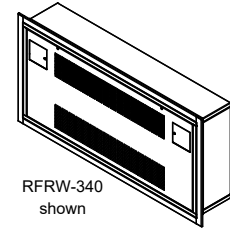

Rittling Cabinet Unit Heater Submittal Data

Dimensions and data

Models RRW, RFRW, RRC, RFRC, RRWI & RFRWI

Side view: Model RRW, RFRW, RRC and RFRC

Dimensional data

Unit size	A			B	C	Louvers		Duct opening		H		
	Std.	6" Ext.	6" Ext. x2			D	E	F	G	Std.	6" Ext.	6" Ext. x2
02	38-3/16	44-3/16	50-3/16	22-3/16	24	20	6	18-3/8	5-1/8	41-3/16	47-3/16	53-3/16
03	44-3/16	50-3/16	56-3/16	28-3/16	30	26	6	24-3/16	5-1/8	47-3/16	53-3/16	59-3/16
04	50-3/16	56-3/16	62-3/16	34-3/16	36	32	6	30-3/16	5-1/8	53-3/16	59-3/16	65-3/16
06	62-3/16	68-3/16	74-3/16	46-3/16	48	44	6	42-3/16	5-1/8	65-3/16	71-3/16	77-3/16
08	68-3/16	74-3/16	80-3/16	52-3/16	54	50	6	48-3/16	5-1/8	71-3/16	77-3/16	83-3/16
10	76-3/16	82-3/16	88-3/16	60-3/16	62	58	6	56-3/16	5-1/8	79-3/16	85-3/16	91-3/16
12	86-3/16	92-3/16	98-3/16	70-3/16	72	68	6	66-3/16	5-1/8	89-3/16	95-3/16	101-3/16

Notes:

- 1 and 2 row coil supply and return 1/2" nominal (5/8" OD) all sizes
- Unit shown with left hand piping connections and right hand electrical connections as standard
- Right hand piping connections with left hand electrical connections available as an option
- Piping hand determined when facing the air outlet
- All listed dimensions are approximate and are subject to change without notice
- Modifications to the product specifications must be accepted by Zehnder at its base office
- See www.zehnder-rittling.com for any recent updates or changes