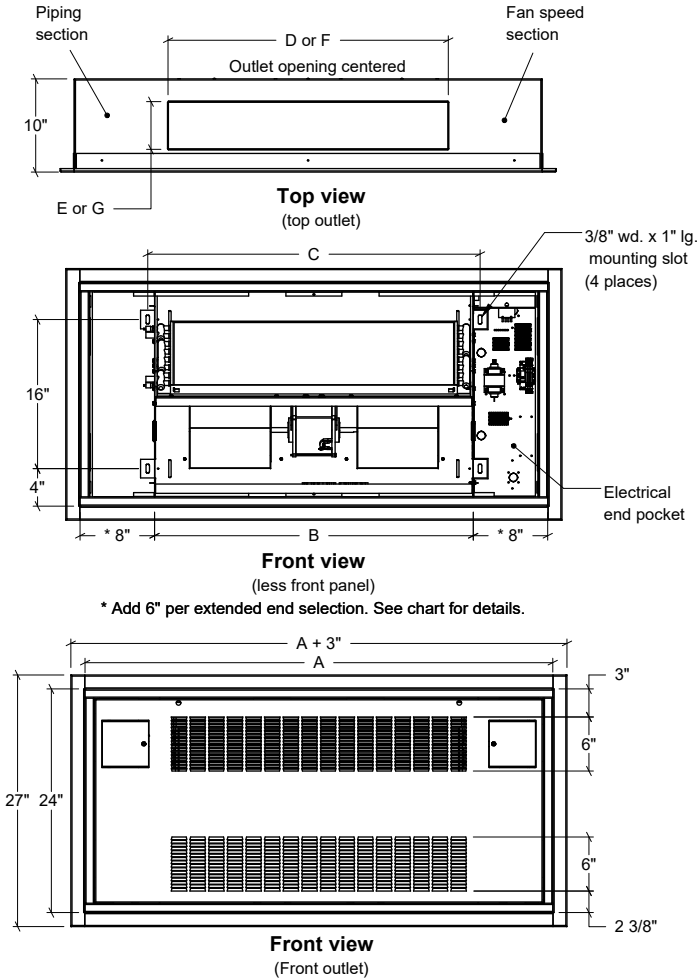

Rittling Cabinet Unit Heater Submittal Data

Dimensions and data

Models RRW, RFRW, RRC, RFRC, RRWI & RFRWI

Side view: Model RRW, RFRW, RRC and RFRC

Dimensional data

Unit size	A			B	C	Louvers		Duct opening		H		
	Std.	6" Ext.	6" Ext. x2			D	E	F	G	Std.	6" Ext.	6" Ext. x2
02	38-3/16	44-3/16	50-3/16	22-3/16	24	20	6	18-3/8	5-1/8	41-3/16	47-3/16	53-3/16
03	44-3/16	50-3/16	56-3/16	28-3/16	30	26	6	24-3/16	5-1/8	47-3/16	53-3/16	59-3/16
04	50-3/16	56-3/16	62-3/16	34-3/16	36	32	6	30-3/16	5-1/8	53-3/16	59-3/16	65-3/16
06	62-3/16	68-3/16	74-3/16	46-3/16	48	44	6	42-3/16	5-1/8	65-3/16	71-3/16	77-3/16
08	68-3/16	74-3/16	80-3/16	52-3/16	54	50	6	48-3/16	5-1/8	71-3/16	77-3/16	83-3/16
10	76-3/16	82-3/16	88-3/16	60-3/16	62	58	6	56-3/16	5-1/8	79-3/16	85-3/16	91-3/16
12	86-3/16	92-3/16	98-3/16	70-3/16	72	68	6	66-3/16	5-1/8	89-3/16	95-3/16	101-3/16

Notes:

- 1 and 2 row coil supply and return 1/2" nominal (5/8" OD) all sizes
- Unit shown with left hand piping connections and right hand electrical connections as standard
- Right hand piping connections with left hand electrical connections available as an option
- Piping hand determined when facing the air outlet
- All listed dimensions are approximate and are subject to change without notice
- Modifications to the product specifications must be accepted by Zehnder at its base office
- See www.zehnder-rittling.com for any recent updates or changes