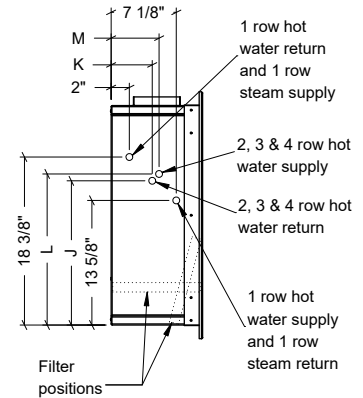

Rittling Cabinet Unit Heater Submittal Data

Dimensions and data

Models RRW, RFRW, RRC, RFRC, RRWI & RFRWI

Side view: Model RRW, RFRW, RRC and RFRC

Dimensional data

Unit size	A			B	C	Louvers		Duct opening		H		
	Std.	6" Ext.	6" Ext. x2			D	E	F	G	Std.	6" Ext.	6" Ext. x2
02	38-3/16	44-3/16	50-3/16	22-3/16	24	20	6	18-3/8	5-1/8	41-3/16	47-3/16	53-3/16
03	44-3/16	50-3/16	56-3/16	28-3/16	30	26	6	24-3/16	5-1/8	47-3/16	53-3/16	59-3/16
04	50-3/16	56-3/16	62-3/16	34-3/16	36	32	6	30-3/16	5-1/8	53-3/16	59-3/16	65-3/16
06	62-3/16	68-3/16	74-3/16	46-3/16	48	44	6	42-3/16	5-1/8	65-3/16	71-3/16	77-3/16
08	68-3/16	74-3/16	80-3/16	52-3/16	54	50	6	48-3/16	5-1/8	71-3/16	77-3/16	83-3/16
10	76-3/16	82-3/16	88-3/16	60-3/16	62	58	6	56-3/16	5-1/8	79-3/16	85-3/16	91-3/16
12	86-3/16	92-3/16	98-3/16	70-3/16	72	68	6	66-3/16	5-1/8	89-3/16	95-3/16	101-3/16

Notes:

- 1 and 2 row coil supply and return 1/2" nominal (5/8" OD) all sizes
- Unit shown with left hand piping connections and right hand electrical connections as standard
- Right hand piping connections with left hand electrical connections available as an option
- Piping hand determined when facing the air outlet
- All listed dimensions are approximate and are subject to change without notice
- Modifications to the product specifications must be accepted by Zehnder at its base office
- See www.zehnder-rittling.com for any recent updates or changes