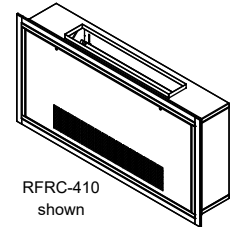

Rittling Cabinet Unit Heater Submittal Data

Dimensions and data

Models RRW, RFRW, RRC, RFRC, RRWI & RFRWI

Side view: Model RRW, RFRW, RRC and RFRC

Dimensional data

Unit size	A			B	C	Louvers		Duct opening		H		
	Std.	6" Ext.	6" Ext. x2			D	E	F	G	Std.	6" Ext.	6" Ext. x2
02	38-3/16	44-3/16	50-3/16	22-3/16	24	20	6	18-3/8	5-1/8	41-3/16	47-3/16	53-3/16
03	44-3/16	50-3/16	56-3/16	28-3/16	30	26	6	24-3/16	5-1/8	47-3/16	53-3/16	59-3/16
04	50-3/16	56-3/16	62-3/16	34-3/16	36	32	6	30-3/16	5-1/8	53-3/16	59-3/16	65-3/16
06	62-3/16	68-3/16	74-3/16	46-3/16	48	44	6	42-3/16	5-1/8	65-3/16	71-3/16	77-3/16
08	68-3/16	74-3/16	80-3/16	52-3/16	54	50	6	48-3/16	5-1/8	71-3/16	77-3/16	83-3/16
10	76-3/16	82-3/16	88-3/16	60-3/16	62	58	6	56-3/16	5-1/8	79-3/16	85-3/16	91-3/16
12	86-3/16	92-3/16	98-3/16	70-3/16	72	68	6	66-3/16	5-1/8	89-3/16	95-3/16	101-3/16

Notes:

- 1 and 2 row coil supply and return 1/2" nominal (5/8" OD) all sizes
- Unit shown with left hand piping connections and right hand electrical connections as standard
- Right hand piping connections with left hand electrical connections available as an option
- Piping hand determined when facing the air outlet
- All listed dimensions are approximate and are subject to change without notice
- Modifications to the product specifications must be accepted by Zehnder at its base office
- See www.zehnder-rittling.com for any recent updates or changes