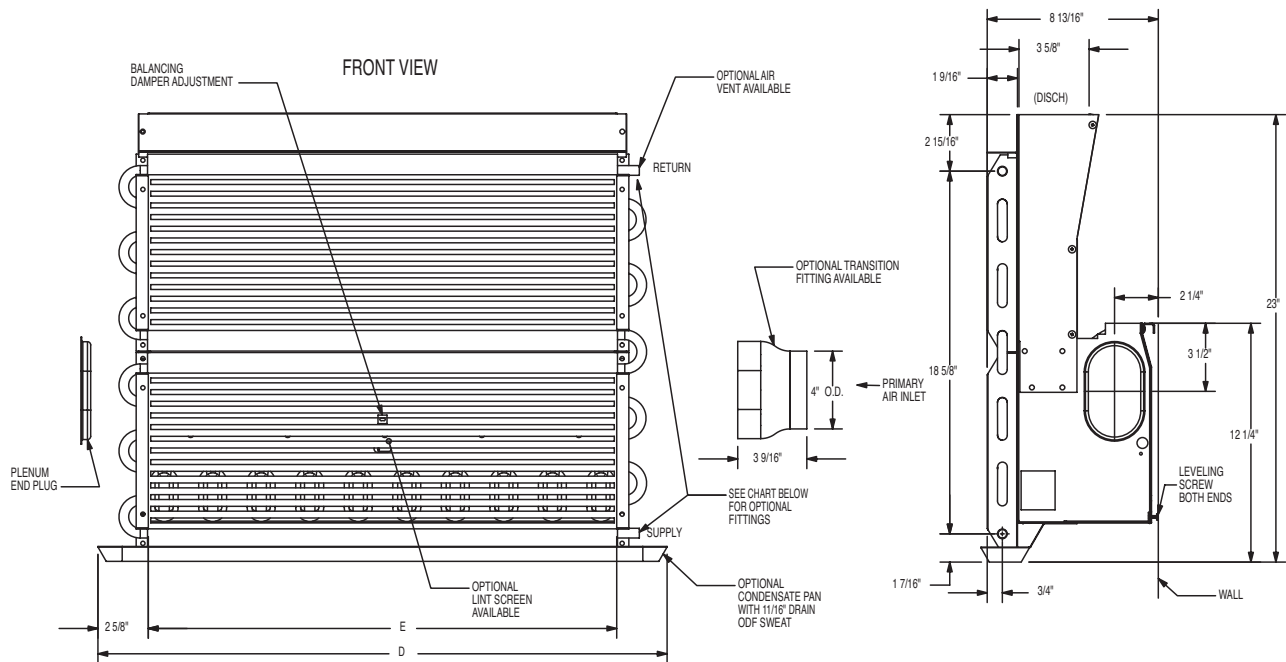

# Rittling Induction Unit Submittal Data

**zehnder**

Dimensions and data

**Model V2H**

RIGHT SIDE VIEW

Unit Size (V2H)	24"	32"	40"	52"
Dimensions (in.) Drain pan (D)	29-1/2"	37-1/2"	45-1/2"	57-1/2"
Nom. coil (E)	24-1/8"	32"	40"	52"
Z Bar (F)	3 Inches			
Min. free areas (sq. in.) Discharge grille	81	108	135	175
Recirculation grille	473	630	788	1023
Approx. shipping weight (LB)	35	43	52	66

Optional fittings	
Code digit #8	Description
0	1/2" ODF sweat fitting
1	1/2" ODF sweat fitting w/vent
2	1/2" ODM flare fitting
3	1/2" ODM flare fitting w/vent

**Description:**

The V2H is shipped from the factory with the following:

**Notes:**

- Condensate connection mounted same side as coil connection
- Shipping weight includes packaging

All listed dimensions are approximate and are subject to change without notice. Modifications to the product specifications must be accepted by Zehnder at its base office.