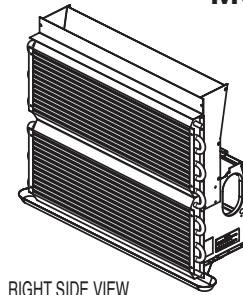

# Rittling Induction Unit Submittal Data

**zehnder**

Dimensions and data

**Model V2H**

RIGHT SIDE VIEW

Unit Size (V2H)	24"	32"	40"	52"
Dimensions (in.) Drain pan (D)	29-1/2"	37-1/2"	45-1/2"	57-1/2"
Nom. coil (E)	24-1/8"	32"	40"	52"
Z Bar (F)	3 Inches			
Min. free areas (sq. in.) Discharge grille	81	108	135	175
Recirculation grille	473	630	788	1023
Approx. shipping weight (LB)	35	43	52	66

**Notes:**

- Condensate connection mounted same side as coil connection
- Shipping weight includes packaging

All listed dimensions are approximate and are subject to change without notice. Modifications to the product specifications must be accepted by Zehnder at its base office.